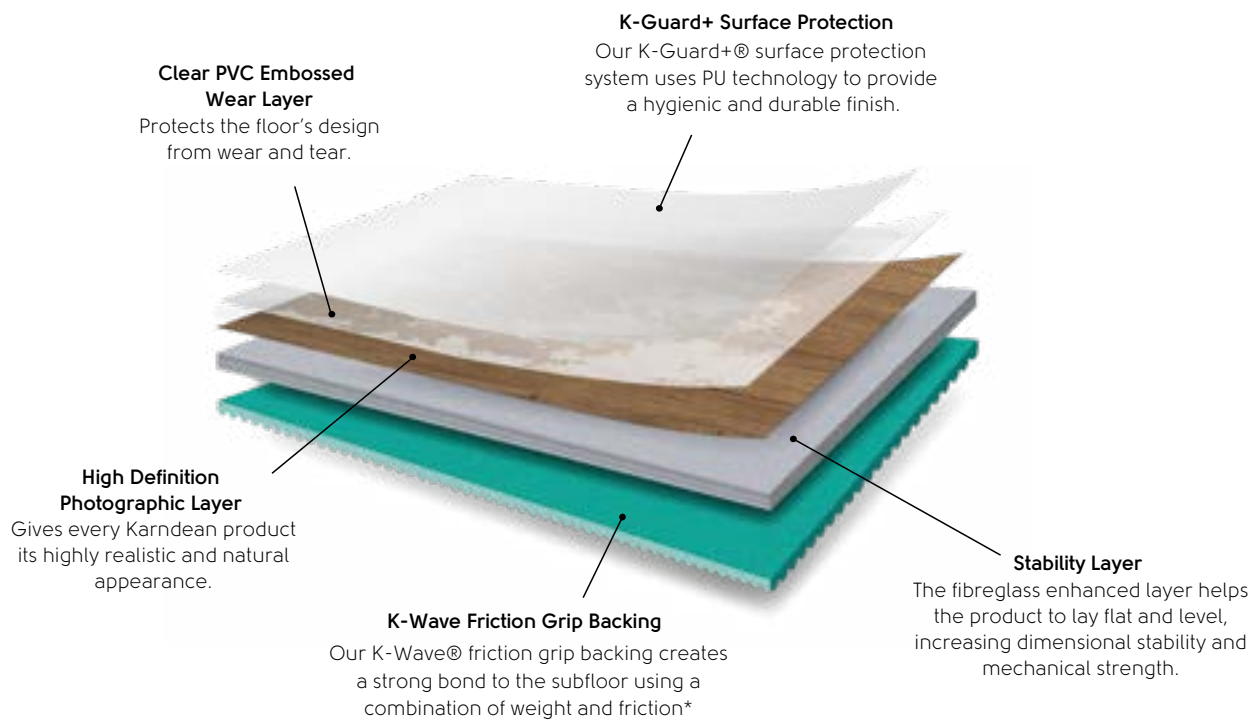

Gluedown

River Spotted Gum VGW131T

Classic Spotted Gum KP149-7

Spring Oak RL01

Why choose a loose lay floor?

Loose lay is a format of luxury vinyl flooring featuring our K-Wave® friction grip backing that holds the product in place. No clicking. No locking.

Boasting the realistic designs and grain details customers expect from Karndean, loose lay is available in large-scale wood look planks and stone look tiles and can help you create a look that works in almost any space. What's more, it's easy to install and can be laid over most existing hard floors with the use of tacky or hard-set adhesive. Oh, and it's 100% recyclable!