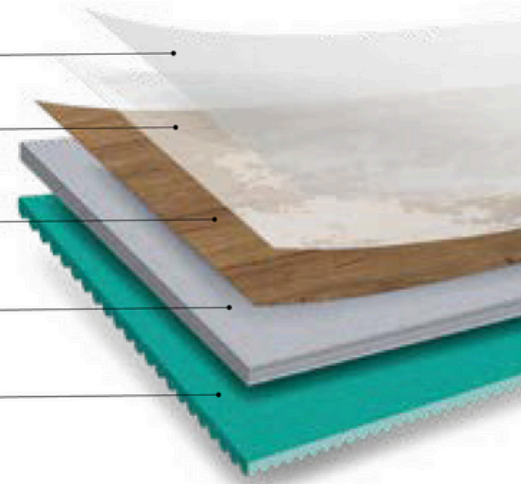

Focus on style

Formats

We offer three types of product formats: Loose lay, rigid core and gluedown.

Loose lay

Karndean LooseLay features our K-Wave® friction grip backing which helps hold the product to the subfloor without adhesive, making it quick and easy to install. Ideal for underfloor access panels and temporary roomsets, each plank can be lifted individually where required.

LooseLay Originals

1050 x 250mm plank, 500 x 610mm tile

LooseLay Longboard

1500 x 250mm plank

K-Guard+® Surface Protection
Clear PVC Embossed Wear Layer
High Definition Photographic Layer
Stability Layer
K-Wave® Friction Grip Backing