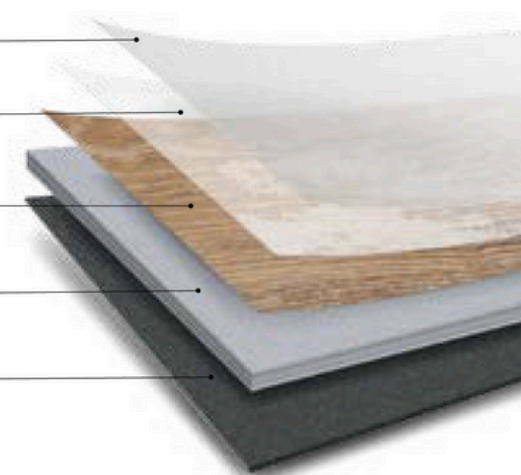

Knight Tile

1219 x 178mm plank, 305 x 305mm, 305 x 457mm tile

K-Guard+® Surface Protection
Clear PVC Embossed Wear Layer
High Definition Photographic Layer
Stability Layer
Backing Layer