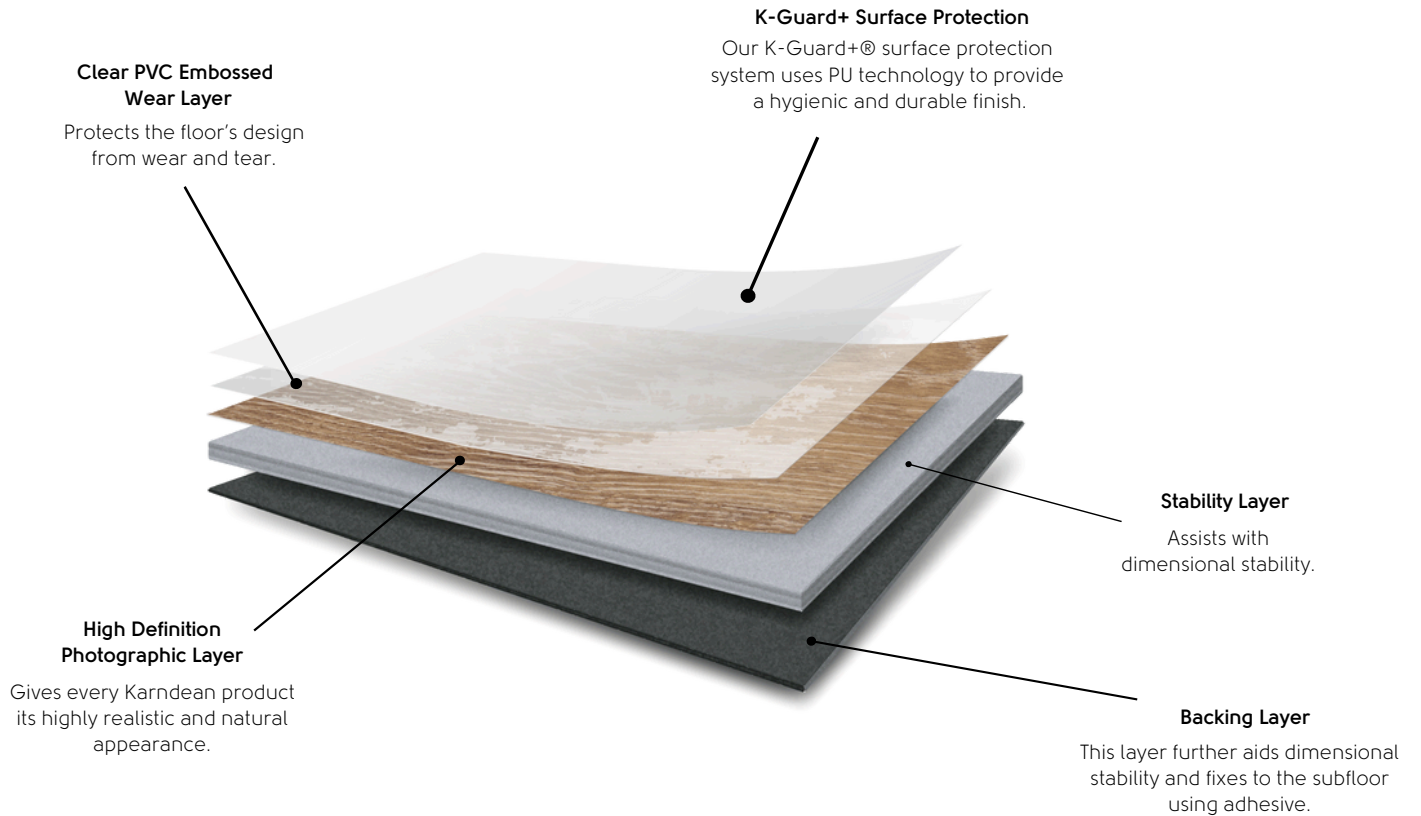

The benefits of Karndean Gluedown

Individually replaceable

Gluedown Planks and tiles can be individually replaced should the need arise.

Design capabilities

Choose your preferred laying pattern and customise your gluedown floor with our design strips and borders.

No expansion gap required

Unlike rigid core, gluedown floors do not require an expansion gap.

Individual, glued down planks and tiles

Our gluedown planks and tiles are individually glued down using a hard set adhesive.