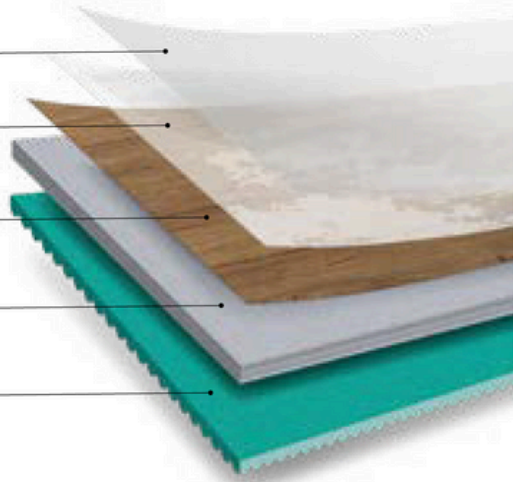

LooseLay Originals

1050 x 250mm plank, 500 x 610mm tile

LooseLay Longboard

1500 x 250mm plank

K-Guard+® Surface Protection
Clear PVC Embossed Wear Layer
High Definition Photographic Layer
Stability Layer
K-Wave® Friction Grip Backing