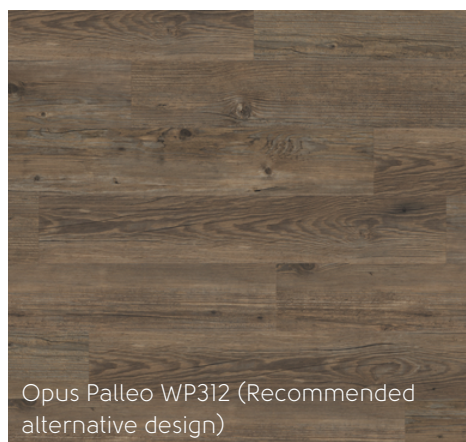

Opus Atra WP317 (Discontinued design)

Opus Palleo WP312 (Recommended alternative design)

GreenTag™ Excellence – Our Opus gluedown range receives a GreenTag™ Level 'A' rating for quality sustainable building materials, and GreenTag™ LCARate Silver certification, recognising commitment to safeguarding the planet's biodiversity, ensuring the well-being of workers, and maintaining environmentally friendly manufacturing processes. Additionally, we are the first Australian LVT supplier to achieve Best Environmental Practice PVC in 2015.