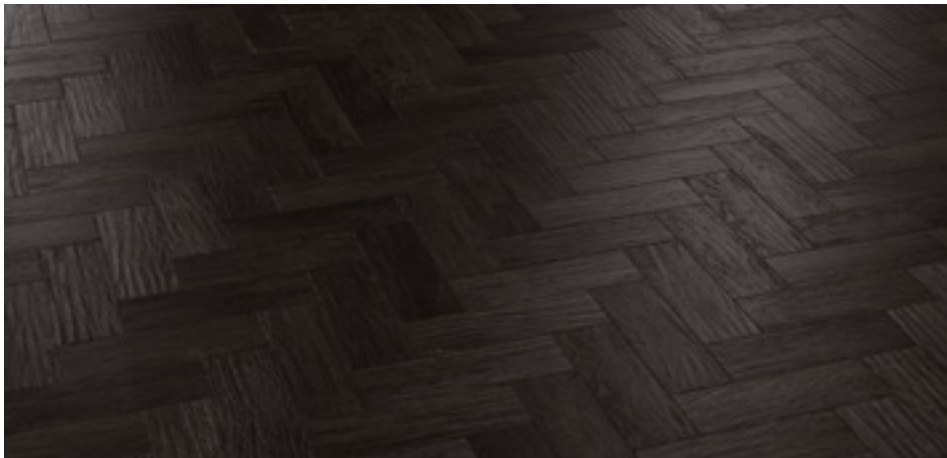

Auburn Oak

AP02

228mm x 76mm (9" x 3")

Black Oak

AP03

228mm x 76mm (9" x 3")

Art Select Woods at a glance

Art Select Oak Royale