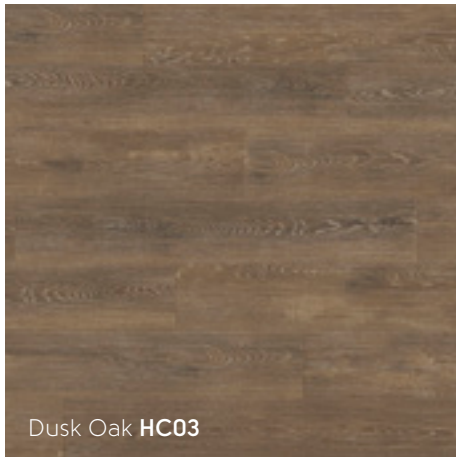

Art Select

Oak Premier