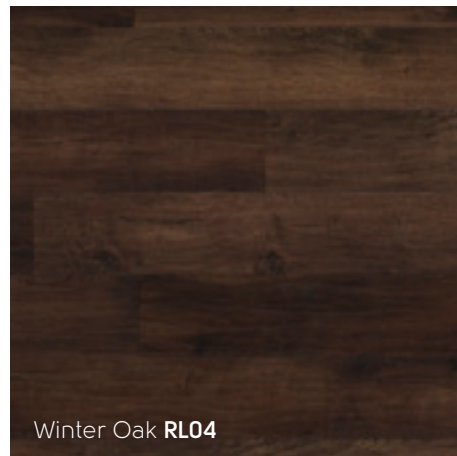

Art Select

Oak Royale