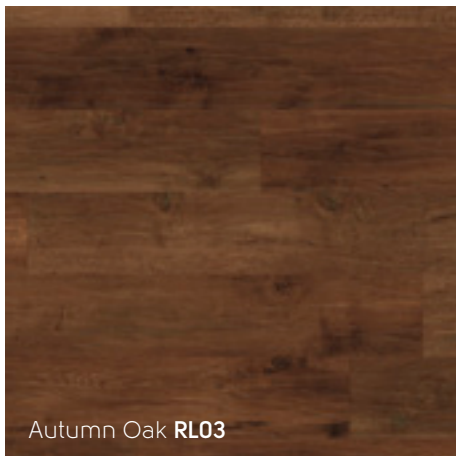

Art Select

Oak Royale