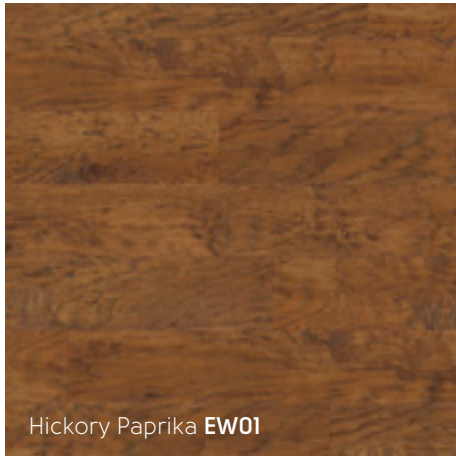

Art Select

Handcrafted