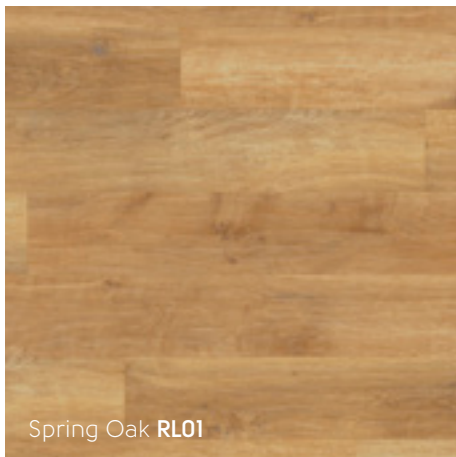

Art Select

Oak Royale