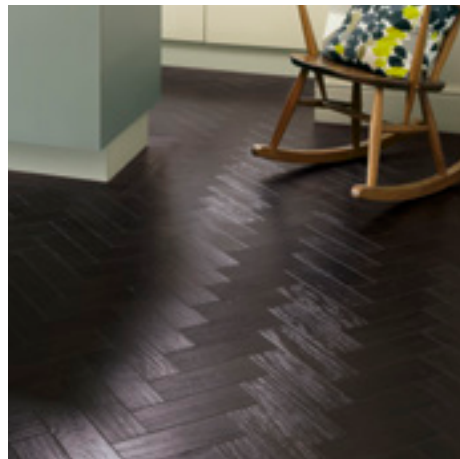

Auburn Oak

AP02

228mm x 76mm (9" x 3")

Black Oak

AP03

228mm x 76mm (9" x 3")

Art Select Woods at a glance

Art Select Oak Royale