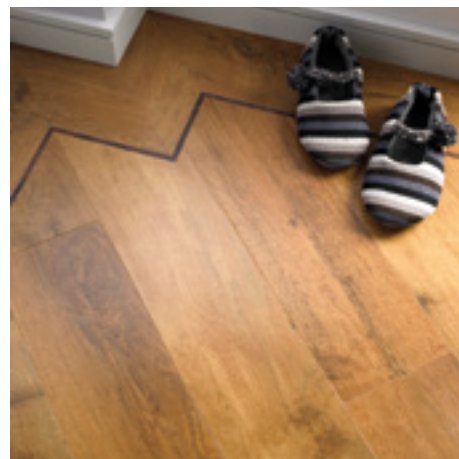

Art Select

Oak Royale

Spring Oak

RL01

1219mm x 178mm (48" x 7")

Summer Oak

RL02

1219mm x 178mm (48" x 7") with RP41 10mm design strip