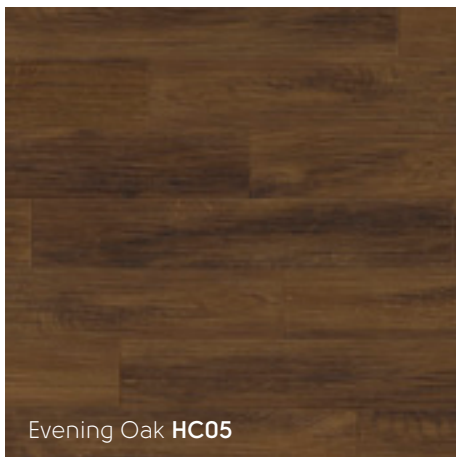

Art Select

Oak Premier