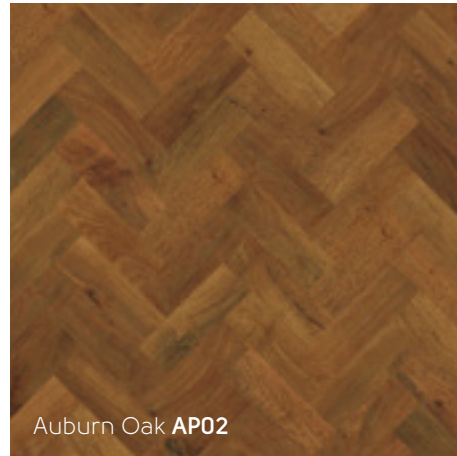

Art Select

Parquet