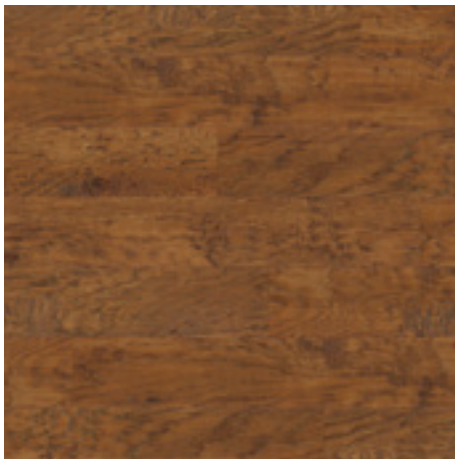

Hickory Paprika

EW01

915mm x 152mm (36" x 6")