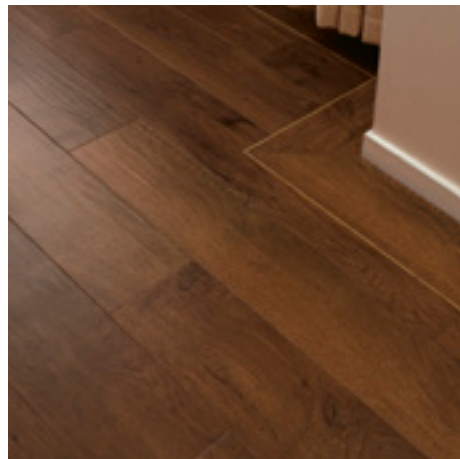

Autumn Oak

RL03

1219mm x 178mm (48" x 7") with RP11 5mm design strip