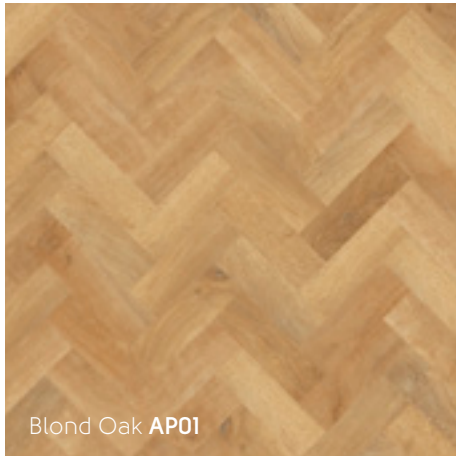

Art Select

Parquet