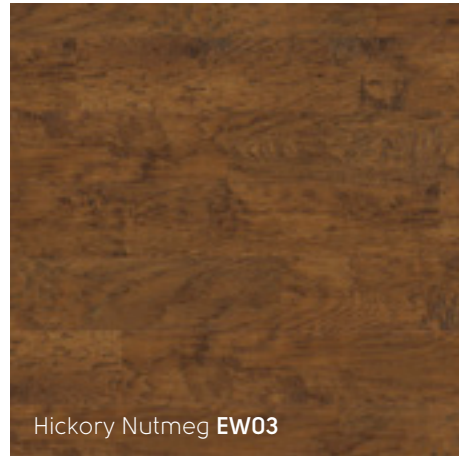

Art Select

Handcrafted