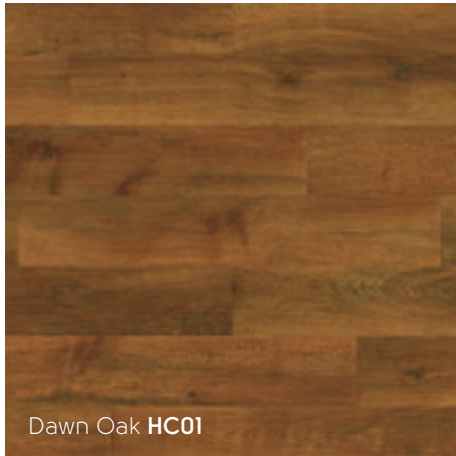

Art Select

Oak Premier