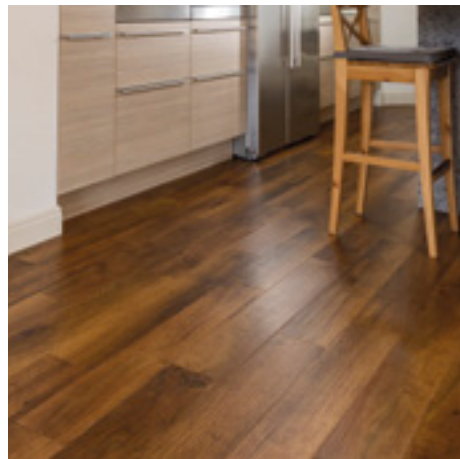

Dawn Oak

HC01

915mm x 152mm (36" x 6")