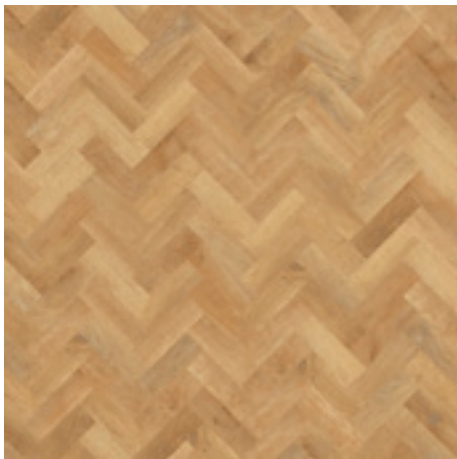

From the calm hues of 'Blond Oak' to the midnight hues of 'Black Oak', there's sure to be a colour to match your interior style. Charming and sophisticated, our parquet flooring can be arranged in a variety of patterns.

Make the most of open plan living spaces and 'room to room' layouts by teaming our stunning Art Select Parquet designs with their matching full length planks.

Art Select

Parquet

Blond Oak

AP01

228mm x 76mm (9" x 3") with RP41 5mm design strip

Auburn Oak

AP02

228mm x 76mm (9" x 3")

Black Oak

AP03

228mm x 76mm (9" x 3")

Art Select Woods at a glance

Art Select Oak Royale