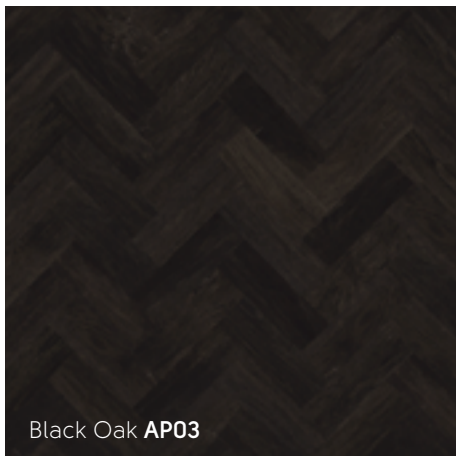

Art Select

Parquet