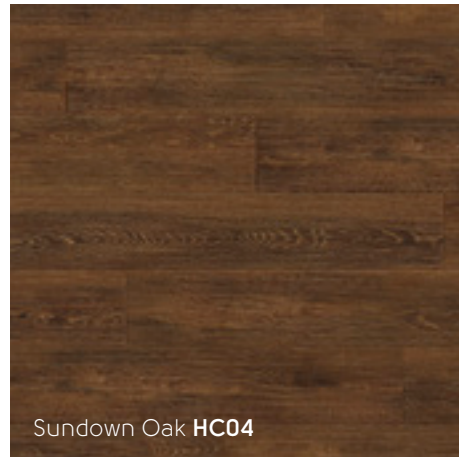

Art Select

Oak Premier