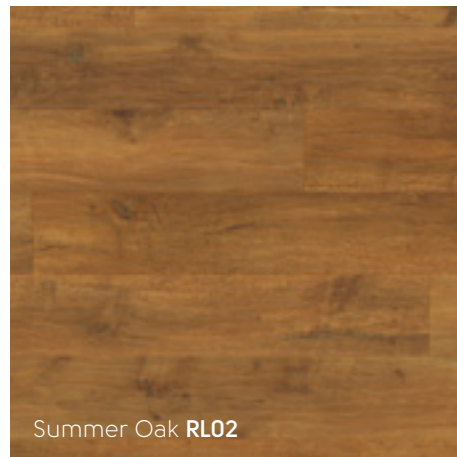

Art Select

Oak Royale